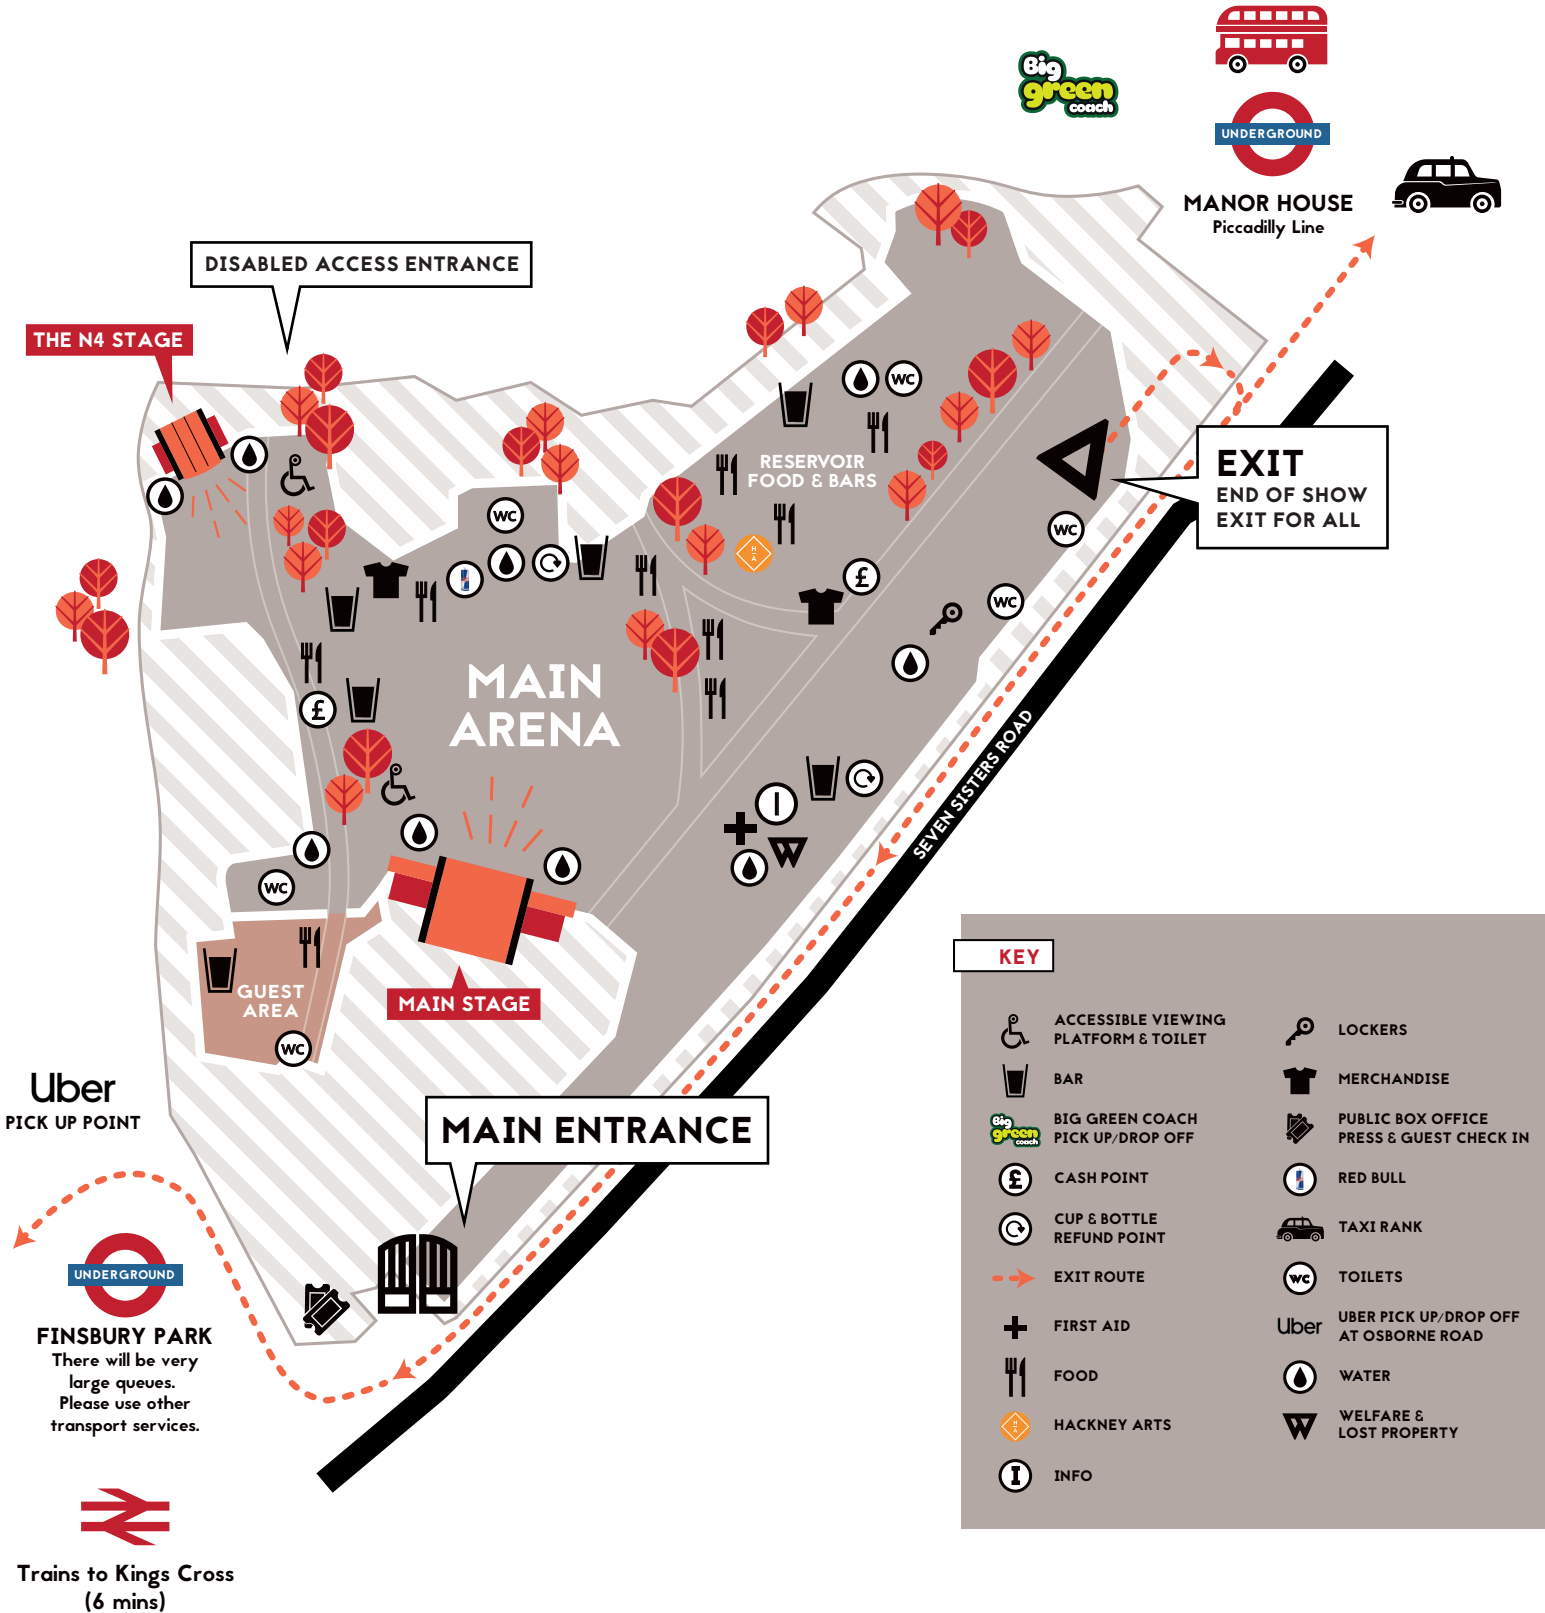

COMMUNITY

FINSBURY PARK LONDON • SUNDAY 30 JUNE 2019

FESTIVAL MAP

SITE MAP SUBJECT TO CHANGE.

SMALL BAGS ALLOWED INTO THE FESTIVAL ONLY.

21x30x8CM MAXIMUM (A4 SIZE OR SMALLER). NO LARGE BAGS. NO CLOAKROOM.
NO DRINKS ALLOWED. LIQUIDS UNDER 100ML. NO GLASS INCLUDING MAKE UP CONTAINERS & MIRRORS.